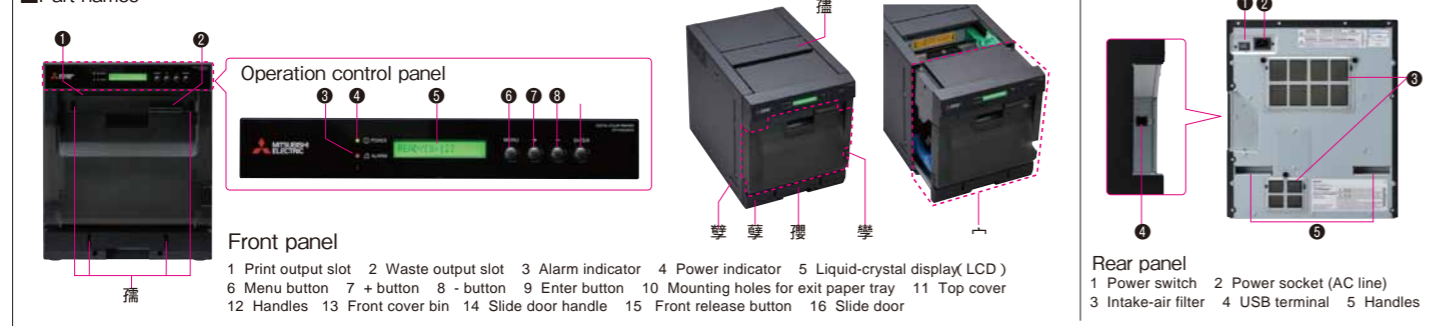

- High-speed printing
- Large paper capacity
- Multiple print sizes
- User-friendly
- High-quality print

■ CP-W5000DW Specifications

Model		CP-W5000DW
Printer type		Double-sided/Single-sided printing
Printing method		Dye sublimation thermal transfer line print 3-color faces progressive printing (yellow, magenta, and cyan) and surface lamination
Gradations		256 (8-bit) for each color
Print finish		Glossy/Matte
Print resolution		300 x 300DPI
Paper capacity		Maximum 250 prints (203 x 305mm / 8 x 12")
Printing time*1*2 (double-sided)	203 x 305mm (8 x 12")	Approx. 83.9sec
	203 x 254mm (8 x 10")	Approx. 75.4sec
	203 x 203mm (8 x 8")	Approx. 69.4sec
	178 x 127mm (7 x 5")	Approx. 39.4sec
	152 x 102mm (6 x 4")	Approx. 30.3sec
Interface		Hi-speed USB(Ver.2.0)
Driver software		Windows® 7/8 (32-bit and 64-bit)*3
Buffer size		128MB
Dimensions (W x D x H)	(excluding paper tray)	Approx. 342 x 509 x 402mm (13.5 x 20.0 x 15.8")
	(including paper tray)	Approx. 342 x 795 x 402mm (13.5 x 31.3 x 15.8")
Weight (excluding accessories)		Approx. 29kg (64lbs)
Power supply		100-240VAC 50/60Hz
Power consumption		5.5 - 2.4A
Accessories		Power cords (for 120V and 230V), ink cassette (1), paper flanges (1 set), exit paper tray (1), bracket for exit paper tray (1), exit waste bin (1), CD-ROM (1), quick setup guide (1)

*1 As of September 2014, excluding data transfer time. Maximum speed continuous printing.

*2 In-house investigation

■ Part names