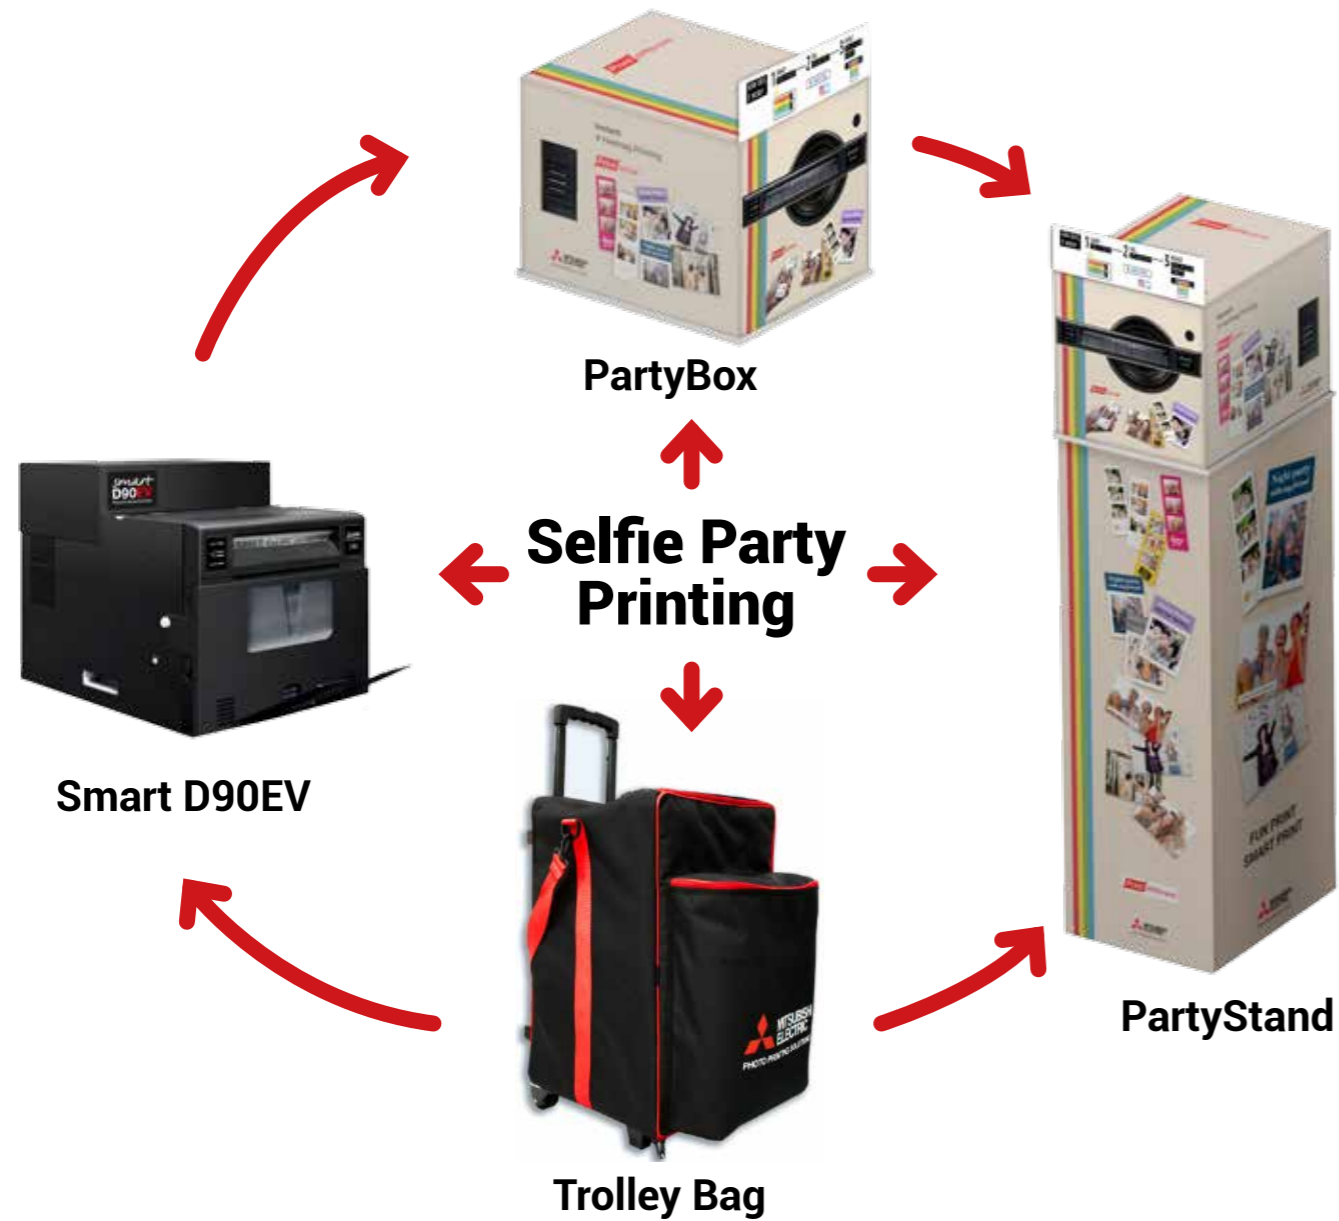

smart PARTY Accessories

smart D90EV
The new events
photo printer

Print smart

Dimensions

Product	Reference	Dimensions WxDxH (mm)	Weight (kg)
PartyBox	PARTYBOX	36 x 46 x 35	2,5
PartyStand	PARTYSTAND	48 x 48 x 105	15
Trolley Bag	TROLLEYBAG	40x47x30	4,5

A wedding, party, convention, sports event, a festival, or graduation?

Just install the printer and let people enjoy the instant printing effortlessness of every image that is sent to the printer. In addition, you can customize the images with your own brand and use the perforated paper adding value to every image and creating business opportunities.

How is this an Events Smart Photo Printer?

» Direct WIFI Printing:

- FTP (High Professional Cameras)
- NETWORK HOTFOLDER (SAMBA) integrators.
- HotSpot Http Browser Applications (Guests Events):
 - Web App FunPrint: *No need App downloading!*
 - Web App EasyPrint
- Mitsubishi's Smart Photo Print App:
 - Direct printing from other Apps

» # Hashtag Printing

- » Automatic Edit Process & Printing
- » SmartPhone Selfie & Strip Printing
- » Easy Operator Setup (<http>)

» CP-D90DW: Top printing quality & Speed & Formats

Make it yours!

Make your printer unique and customise the outside and make it stand out at your event. You can also add logos, brands and adverts to your own prints to personalise for each occasion.