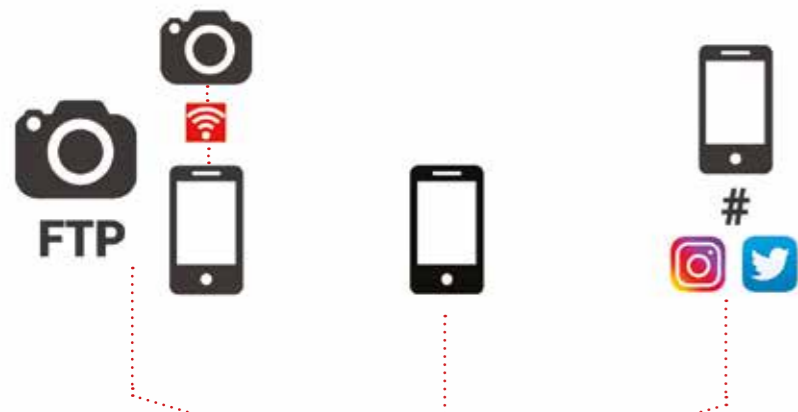

smart PARTY Accessories

smart D90EV
The new events
photo printer

Print smart

Dimensions

Product	Reference	Dimensions WxDxH (mm)	Weight (kg)
PartyBox	PARTYBOX	36 x 46 x 35	2,5
PartyStand	PARTYSTAND	48 x 48 x 105	15
Trolley Bag	TROLLEYBAG	40x47x30	4,5

A wedding, party, convention, sports event, a festival, or graduation?

Just install the printer and let people enjoy the instant printing effortlessness of every image that is sent to the printer. In addition, you can customize the images with your own brand and use the perforated paper adding value to every image and creating business opportunities.

How is this an Events Smart Photo Printer?

» Direct WIFI Printing:

- FTP (High Professional Cameras)
- NETWORK HOTFOLDER (SAMBA) integrators.
- HotSpot Http Browser Applications (Guests Events):
 - Web App FunPrint: *No need App downloading!*
 - Web App EasyPrint
- Mitsubishi's Smart Photo Print App:
 - Direct printing from other Apps

» # Hashtag Printing

- » Automatic Edit Process & Printing
- » SmartPhone Selfie & Strip Printing
- » Easy Operator Setup (<http>)

» CP-D90DW: Top printing quality & Speed & Formats

Make it yours!

Make your printer unique and customise the outside and make it stand out at your event. You can also add logos, brands and adverts to your own prints to personalise for each occasion.