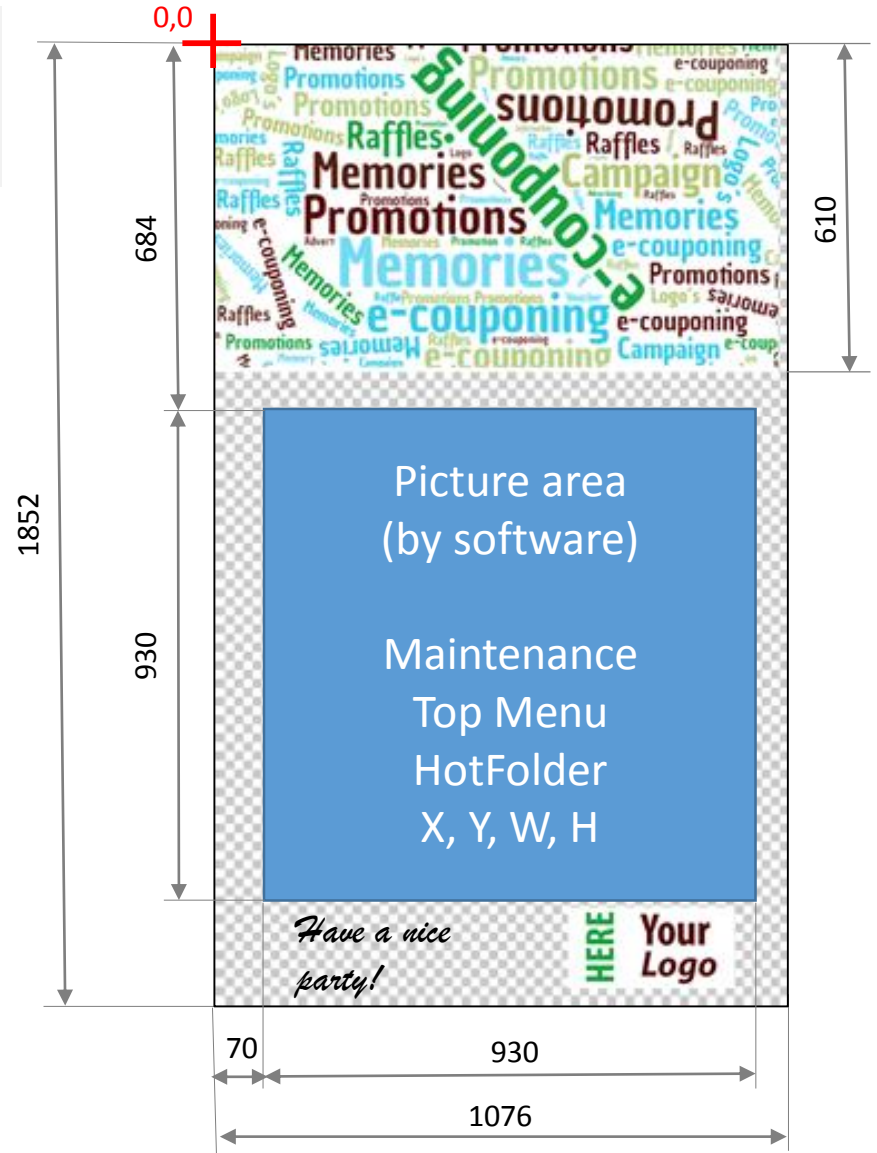

Designer guide

V1.0

Specifications for PNG layouts for easyprint web app

- ☐ Relationship between photo size and image resolution in pixels:

inch	cm	Pixel Width	Pixel Height
4x6 Inch	10x15 cm	1852	1226
4.4x6(x2) Inch	11.5x15 cm	1852	1346
5x7 Inch	13x18 cm	1550	2128
6x8 Inch	15x20 cm	1852	2428
6x8,5 Inch	15x21 cm	1852	2568
6x9 Inch	15x23 cm	1852	2729
6x6 Inch	15x15 cm	1852	1827
5x5 Inch	13x13 cm	1550	1528
2x6 Inch	5x15 cm	1852	625
3x3.5 Inch	9x13 cm	1550	1076
6x3.3 Inch	15x8.5 cm	1852	1028
6x3.5 Inch	15x8.9 cm	1852	1076

- ❑ Example for Polaroid style frame on a 8,9x15cms (3,5x6 inches) photo:
 - X: 70, Y: 684, Width: 930, Height: 930 (uds in pixels)

PNG area 1
(with contents)

- ❑ Example for Instagram style frame on a 10x15cms (4x6 inches) photo:
 - X: 60, Y: 675, Width: 1097, Height: 1097 (uds in pixels)

PNG area 1
(with contents)