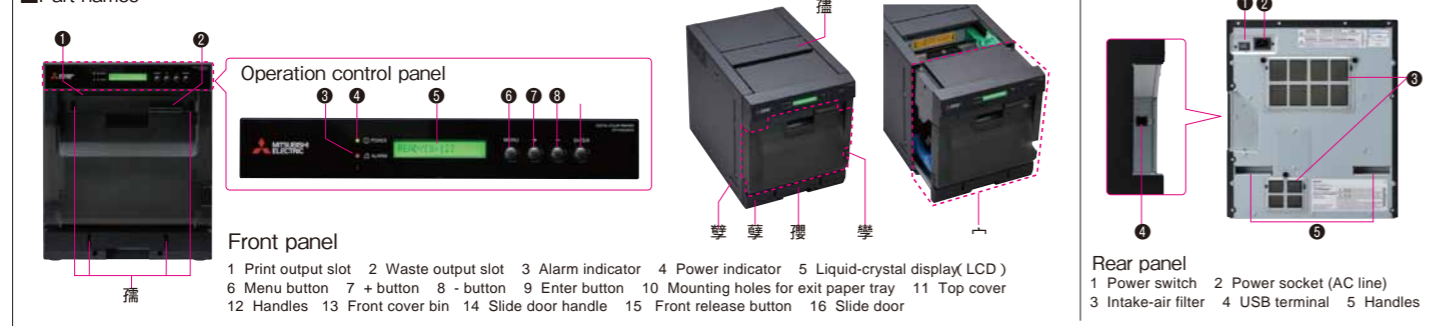

■ CP-W5000DW Specifications

Model		CP-W5000DW
Printer type		Double-sided/Single-sided printing
Printing method		Dye sublimation thermal transfer line print 3-color faces progressive printing (yellow, magenta, and cyan) and surface lamination
Gradations		256 (8-bit) for each color
Print finish		Glossy/Matte
Print resolution		300 x 300DPI
Paper capacity		Maximum 250 prints (203 x 305mm / 8 x 12")
Printing time*1*2 (double-sided)	203 x 305mm (8 x 12")	Approx. 83.9sec
	203 x 254mm (8 x 10")	Approx. 75.4sec
	203 x 203mm (8 x 8")	Approx. 69.4sec
	178 x 127mm (7 x 5")	Approx. 39.4sec
	152 x 102mm (6 x 4")	Approx. 30.3sec
Interface		Hi-speed USB(Ver.2.0)
Driver software		Windows® 7/8 (32-bit and 64-bit)*3
Buffer size		128MB
Dimensions (W x D x H)	(excluding paper tray)	Approx. 342 x 509 x 402mm (13.5 x 20.0 x 15.8")
	(including paper tray)	Approx. 342 x 795 x 402mm (13.5 x 31.3 x 15.8")
Weight (excluding accessories)		Approx. 29kg (64lbs)
Power supply		100-240VAC 50/60Hz
Power consumption		5.5 - 2.4A
Accessories		Power cords (for 120V and 230V), ink cassette (1), paper flanges (1 set), exit paper tray (1), bracket for exit paper tray (1), exit waste bin (1), CD-ROM (1), quick setup guide (1)

*1 As of September 2014, excluding data transfer time. Maximum speed continuous printing.

*2 In-house investigation

*3 Microsoft and Windows® are the trademarks of Microsoft Corporation in the U.S.A. and other countries.

■ Part names