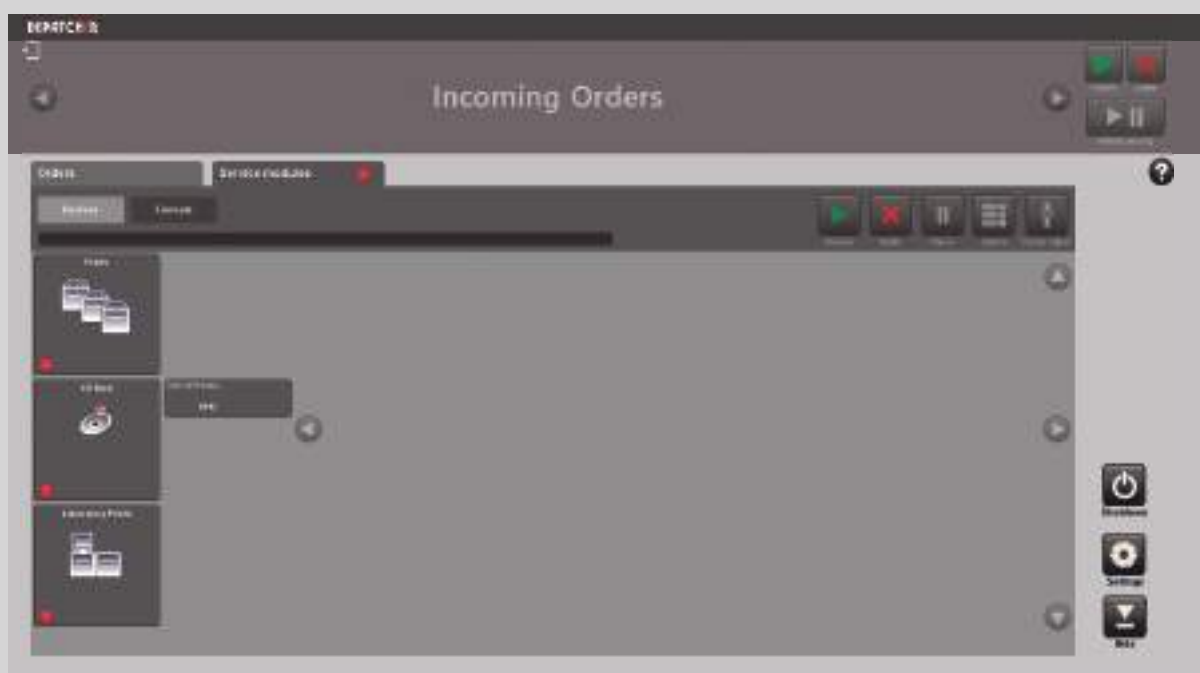

| All editing features on a single screen

- Black and White, Sepia.
- Remove Red-Eye.
- Brightness and Contrast.
- Auto Adjust.
- Rotation.

In addition, it shows the original photo and the different versions that have been generated.

Management module for print orders

- Powerful order manager. Easy and intuitive, everything in view.
- Accessible at any time from multiple workflow points.
Locate the shortcut on the screens.
- Displays the status of the printers.
Prioritise, pause and stop queued orders.
As well as orders from PhotoPrintMe.
Manage printers, level of consumables.