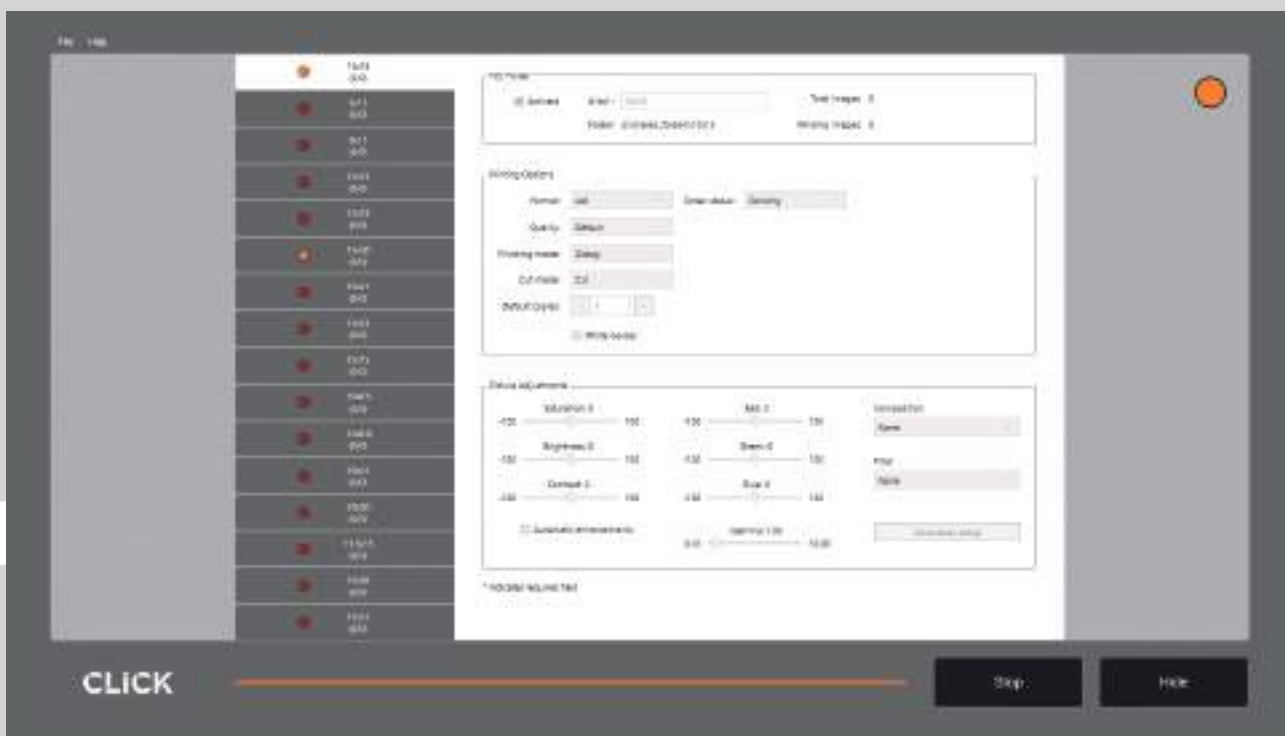

CLICK | Hotfolder

Hotfolder or shared folder is a powerful tool that provides multiple features

Some examples of its applications:

- It acts as a network folder to print locally: connect your external MAC or PC so that your jobs print directly.
- It allows you to easily manage events.
- Each folder is configured for a single format and specific attributes.
- Up to 16 shared network folders.
- Allows you to print the images you receive by automatically adding text or masks.

Preset sizes for Hotfolder*

5x15cm	9x13cm	10x15cm	11.5x15cm
13x13cm	13x18cm	15x8.5cm	15x8.9cm
15x15cm	15x20cm	15x21cm	15x23cm
15x36cm	15x51cm	20x25cm	20x30cm

*Check the compatibility of your printer(s) with these sizes.
Function not available for double-sided printing.