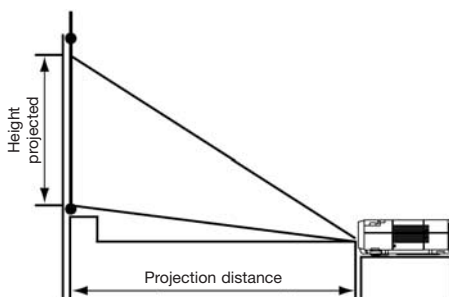

<sup>1</sup>Depending on the operation environment and application. This is an average value given by the manufacturer based on ideal conditions.

Picture Size			Distance from Screen	
Diagonal Size cm	Width cm	Height cm	cm/min. with maximum zoom	cm/max. with minimum zoom
102	81	61	129	157
152	122	91	196	238
203	163	122	263	318
254	203	152	330	399
381	305	229	497	601
508	406	305	664	803
635	508	381	832	–
762	610	457	999	–